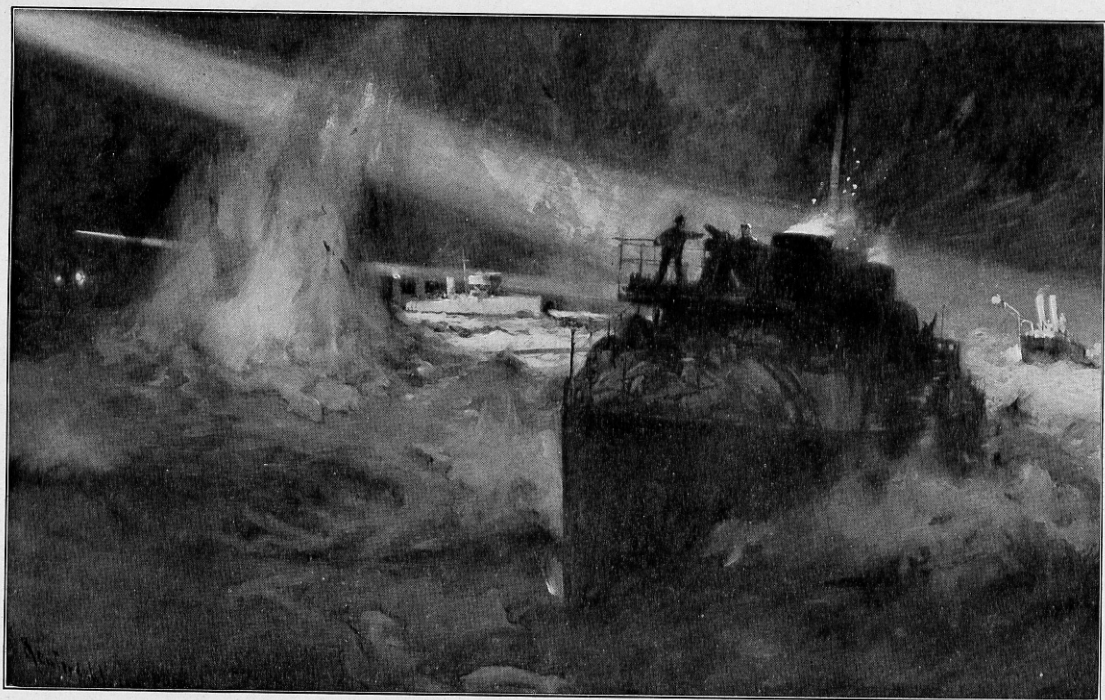

HENRY REUTERDAHL

Copyright, P. F. Collier & Son

THE NIGHT ATTACK (No. 22)